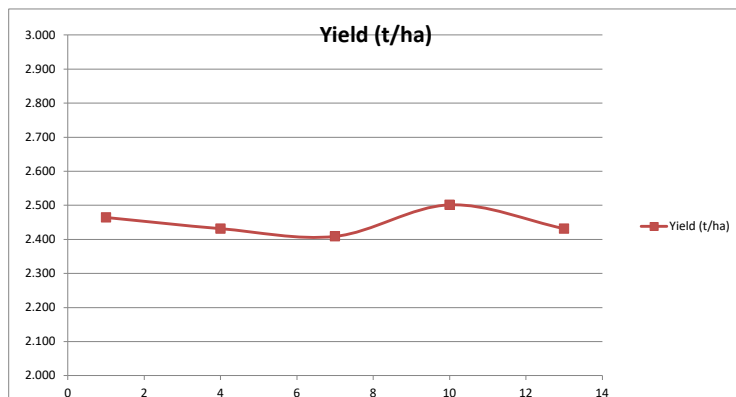

Plot Dimensions

Length (m)	Width (m)	Area (m ²)	Conversion Factor
780	9	0.70	1.42

PLATINUM SPONSORS

DIAMOND SPONSORS

Seed Company Sponsors: AGT, Intergrain, Nuseed, SeedNet, DuPont Pioneer, Bayer

HARVEST DATA - SEPWA - RR Canola Mark Wandel, Scaddan

Harvest date - 25th October 2018

Plot	Variety!	Plot Length	Plot Width	Area (ha)	Weight (kgs)	Yield (t/ha)	Plot 2	% of Site Mean
1	GT 53	780	9	0.702	1730	2.464	1	113%
2	43Y23 RR	780	9	0.702	1285	1.830	4	84%
3	Hyola 404 RR	780	9	0.702	1240	1.766	9	81%
4	GT 53	674	9	0.607	1475	2.432	16	112%
5	INVIGOR 5520	780	9	0.702	1370	1.952	25	90%
6	44Y27 RR	780	9	0.702	1710	2.436	36	112%
7	GT 53	780	9	0.702	1691	2.409	49	111%
8	3000 TR	780	9	0.702	1305	1.859	64	86%
9	DG 408 RR	780	9	0.702	1545	2.201	81	101%
10	GT 53	780	9	0.702	1756	2.501	100	115%
11	45Y25 RR	780	9	0.702	1395	1.987	121	91%
12	IH51RR	780	9	0.702	1371	1.953	144	90%
13	GT 53	780	9	0.702	1707	2.432	169	112%
14	Hyola 506 RR	780	9	0.702	1565	2.229	196	103%

Average of Yield (t/ha)	
Variety!	Total
Hyola 404 RR	1.766
43Y23 RR	1.830
3000 TR	1.859
INVIGOR 5520	1.952
IH51RR	1.953
45Y25 RR	1.987
DG 408 RR	2.201
Hyola 506 RR	2.229
44Y27 RR	2.436
GT 53	2.448
Grand Total	2.175

Plots 1,2,3 and 14 Harvested 23rd October 2018

Plot	Variety!	Plot Length	Plot Width	Area (ha)	Weight (kgs)	Yield (t/ha)	Plot 2	% of Site Mean
1	GT 53	780	9	0.702	1730	2.464	1	113%
4	GT 53	674	9	0.607	1475	2.432	16	112%
7	GT 53	780	9	0.702	1691	2.409	49	111%
10	GT 53	780	9	0.702	1756	2.501	100	115%
13	GT 53	780	9	0.702	1707	2.432	169	112%