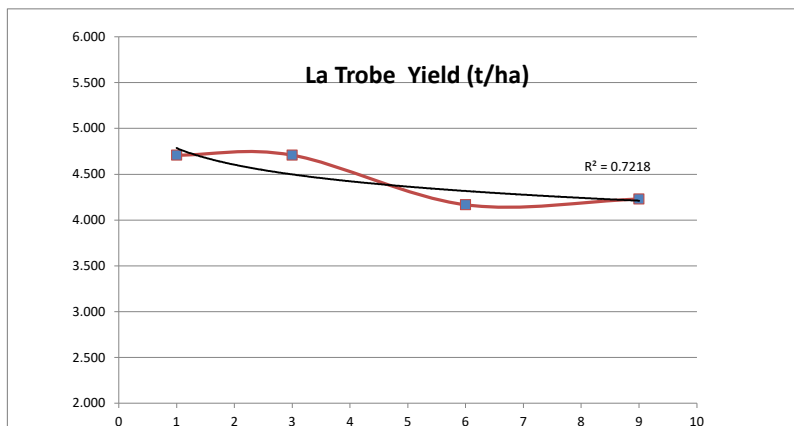

Site Details

Soil Description: Sand over Gravel
 Date Sown: Thursday, 24 May 2018
 Date Harvested: Sunday, 2 December 2018
 Seeding Rate: 70 kg/ha

Statistical Analysis

Site Mean (t/ha) 4.681
 Probability 0.114
 Least significant difference 5% 0.900
 CV % 3.8

Plot Dimensions

Length (m) 200 Width (m) 12 Area (m²) 0.24 Conversion Factor 4.17

PLATINUM SPONSORS

DIAMOND SPONSORS

Seed Company Sponsors: AGT, Intergrain, Nuseed, SeedNet, DuPont Pioneer, Bayer

HARVEST DATA - SEPWA Barley Variety Trial - P Piggott, Coomalbidgup Harvested - 2nd December, 2018

| Plot | Variety! | Plot Length | Plot Width | Area (ha) | Weight (kgs) | Yield (t/ha) | Plot 2 | % of Site Mean |
|------|------------|-------------|------------|-----------|--------------|--------------|--------|----------------|
| 1 | LA Trobe | 200 | 12 | 0.24 | 1130 | 4.708 | 1 | 101% |
| 2 | Spartacus | 200 | 12 | 0.24 | 1095 | 4.563 | 4 | 97% |
| 3 | La Trobe | 200 | 12 | 0.24 | 1130 | 4.708 | 9 | 101% |
| 4 | Compass | 200 | 12 | 0.24 | 1030 | 4.292 | 16 | 92% |
| 5 | Rosalind | 200 | 12 | 0.24 | 1255 | 5.229 | 25 | 112% |
| 6 | La trobe | 200 | 12 | 0.24 | 1000 | 4.167 | 36 | 89% |
| 7 | RGT Planet | 200 | 12 | 0.24 | 1240 | 5.167 | 49 | 110% |
| 8 | Banks | 200 | 12 | 0.24 | 1215 | 5.063 | 64 | 108% |
| 9 | La Trobe | 200 | 12 | 0.24 | 1015 | 4.229 | 81 | 90% |

| Plot | Variety! | Plot Length | Plot Width | Area (ha) | Weight (kgs) | Yield (t/ha) | Plot 2 | % of Site Mean |
|------|----------|-------------|------------|-----------|--------------|--------------|--------|----------------|
| 1 | LA Trobe | 200 | 12 | 0.24 | 1130 | 4.708 | 1 | 101% |
| 3 | La Trobe | 200 | 12 | 0.24 | 1130 | 4.708 | 9 | 101% |
| 6 | La trobe | 200 | 12 | 0.24 | 1000 | 4.167 | 36 | 89% |
| 9 | La Trobe | 200 | 12 | 0.24 | 1015 | 4.229 | 81 | 90% |