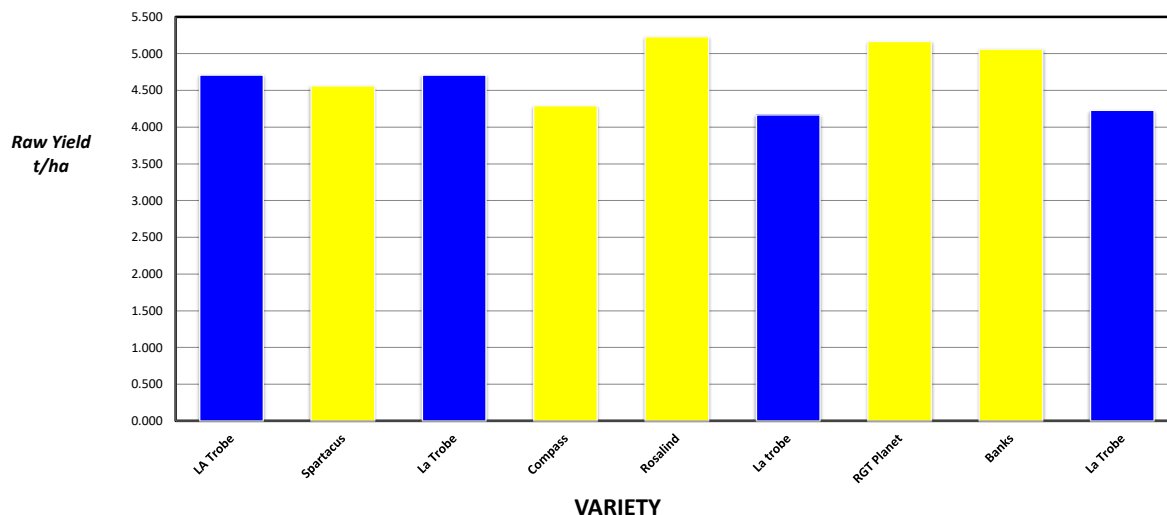

2018 SEPWA BARLEY Variety Trial
 P Piggott, Coomalbidgup

2018 SEPWA BARLEY Variety Trial
 Farmanco Income Ranking – Variety vs Site Average
 P Piggott, Coomalbidgup

| Variety | Maturity | Yield (t/ha) | % of Baudin | Protein % | Colour | Hect kg/ha | Screenings % | Grade | Farmanco Economic Ranking |
|---------------|--------------------|--------------|-------------|-----------|--------|------------|--------------|-------|---------------------------|
| Compass | Mid-season | 4.218 | 97% | 7.8 | 55 | 61 | 8.2 | BFED1 | \$ 1,286 |
| Spartacus | Early Season | 4.341 | 100% | 8.3 | 56 | 64 | 8.9 | BFED1 | \$ 1,324 |
| LA Trobe | Early - Mid season | 4.435 | 102% | 8.3 | 55 | 64 | 10.5 | BFED1 | \$ 1,353 |
| Rosalind | Mid-season | 5.229 | 120% | 8.7 | 55 | 64 | 7.8 | BFED1 | \$ 1,595 |
| Banks*** | Mid-late maturing | 5.284 | 122% | 8.0 | 55 | 65 | 6.0 | BFED1 | \$ 1,612 |
| RGT Planet*** | Mid-season | 5.314 | 122% | 7.3 | 55 | 61 | 9.3 | BFED1 | \$ 1,621 |

Station: DAFWA Coomalbidgup

PLATINUM SPONSORS

DIAMOND SPONSORS

Seed Company Sponsors: AGT, Intergrain, Nuseed, SeedNet, DuPont Pioneer, Bayer

2018 SEPWA BARLEY Variety Trial P Piggott, Coomalbidup

| Plot | Variety! | Yield (t/ha) | % of Site Mean |
|------|------------|--------------|----------------|
| 1 | LA Trobe | 4.708 | 101% |
| 2 | Spartacus | 4.563 | 97% |
| 3 | La Trobe | 4.708 | 101% |
| 4 | Compass | 4.292 | 92% |
| 5 | Rosalind | 5.229 | 112% |
| 6 | La trobe | 4.167 | 89% |
| 7 | RGT Planet | 5.167 | 110% |
| 8 | Banks | 5.063 | 108% |
| 9 | La Trobe | 4.229 | 90% |

Site Details

Soil Description: Sand over Gravel
 Date Sown: Thursday, 24 May 2018
 Date Harvested: Sunday, 2 December 2018
 Seeding Rate: 70 kg/ha

Statistical Analysis

Site Mean (t/ha) 4.681
 Probability 0.114
 Least significant difference 5% 0.900
 CV % 3.8