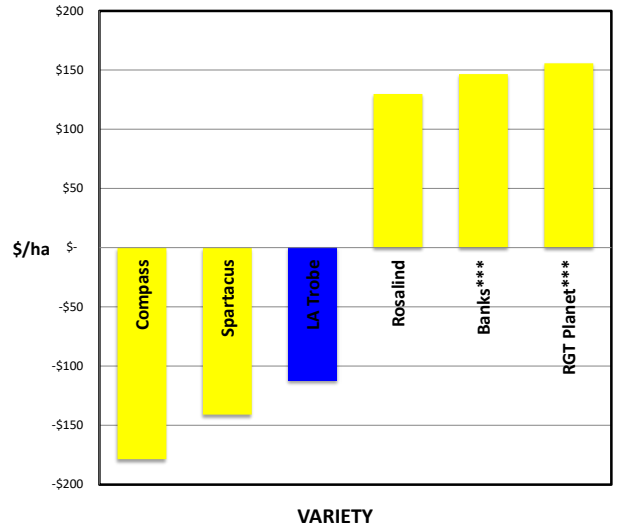

2018 SEPWA BARLEY Variety Trial
 P Piggott, Coomalbidgup

2018 SEPWA BARLEY Variety Trial
 Farmanco Income Ranking – Variety vs Site Average
 P Piggott, Coomalbidgup

| Variety | Maturity | Yield (t/ha) | % of Baudin | Protein % | Colour | Hect kg/ha | Screenings % | Grade | Farmanco Economic Ranking |
|---------------|--------------------|--------------|-------------|-----------|--------|------------|--------------|-------|---------------------------|
| Compass | Mid-season | 4.218 | 97% | 7.8 | 55 | 61 | 8.2 | BFED1 | \$ 1,286 |
| Spartacus | Early Season | 4.341 | 100% | 8.3 | 56 | 64 | 8.9 | BFED1 | \$ 1,324 |
| LA Trobe | Early - Mid season | 4.435 | 102% | 8.3 | 55 | 64 | 10.5 | BFED1 | \$ 1,353 |
| Rosalind | Mid-season | 5.229 | 120% | 8.7 | 55 | 64 | 7.8 | BFED1 | \$ 1,595 |
| Banks*** | Mid-late maturing | 5.284 | 122% | 8.0 | 55 | 65 | 6.0 | BFED1 | \$ 1,612 |
| RGT Planet*** | Mid-season | 5.314 | 122% | 7.3 | 55 | 61 | 9.3 | BFED1 | \$ 1,621 |

Farmaco Ranking based on NO Malt 2 stack in EPZ

*** denotes under Malt evaluation

Site Mean (t/ha) 4.681
 Probability 0.114
 Least significant difference 5% 0.900
 CV % 3.8

Site Details

Soil Description: Sand over Gravel
 Date Sown: Thursday, 24 May 2018
 Date Harvested: Sunday, 2 December 2018
 Seeding Rate: 70 kg/ha