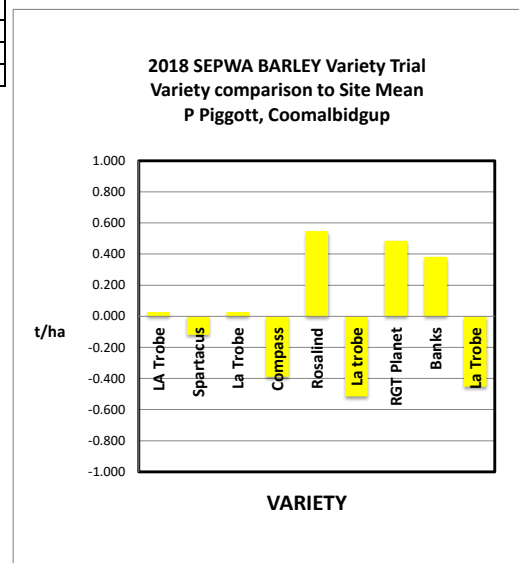

HARVEST DATA - SEPWA Barley Variety Trial - P Piggott, Coomalbidgup Harvested - 2nd December, 2018

Plot	Variety!	Plot Length	Plot Width	Area (ha)	Weight (kgs)	Yield (t/ha)	Plot 2	% of Site Mean
1	LA Trobe	200	12	0.24	1130	4.708	1	101%
2	Spartacus	200	12	0.24	1095	4.563	4	97%
3	La Trobe	200	12	0.24	1130	4.708	9	101%
4	Compass	200	12	0.24	1030	4.292	16	92%
5	Rosalind	200	12	0.24	1255	5.229	25	112%
6	La trobe	200	12	0.24	1000	4.167	36	89%
7	RGT Planet	200	12	0.24	1240	5.167	49	110%
8	Banks	200	12	0.24	1215	5.063	64	108%
9	La Trobe	200	12	0.24	1015	4.229	81	90%

Average of Yield (t/ha)	
Variety!	Total
Compass	4.292
LA Trobe	4.453
Spartacus	4.563
Banks	5.063
RGT Planet	5.167
Rosalind	5.229
Grand Total	4.681

Plot	Variety!	Plot Length	Plot Width	Area (ha)	Weight (kgs)	Yield (t/ha)	Plot 2	% of Site Mean
1	LA Trobe	200	12	0.24	1130	4.708	1	101%
3	La Trobe	200	12	0.24	1130	4.708	9	101%
6	La trobe	200	12	0.24	1000	4.167	36	89%
9	La Trobe	200	12	0.24	1015	4.229	81	90%

PLATINUM SPONSORS

DIAMOND SPONSORS

Seed Company Sponsors: AGT, Intergrain, Nuseed, SeedNet, DuPont Pioneer, Bayer