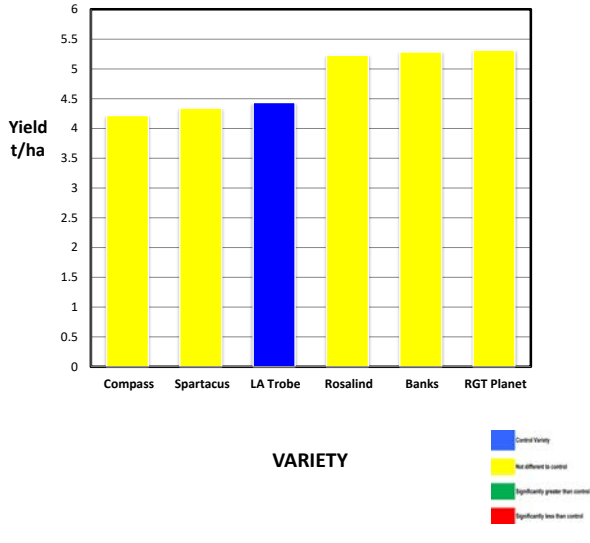

2018 SEPWA BARLEY Variety Trial
 P Piggott, Coomalbidgup

2018 SEPWA BARLEY Variety Trial
 Farmanco Income Ranking – Variety vs Site Average
 P Piggott, Coomalbidgup

| Variety | Maturity | Yield (t/ha) | % of Baudin | Protein % | Colour | Hect kg/ha | Screenings % | Grade | Farmanco Economic Ranking |
|---------------|--------------------|--------------|-------------|-----------|--------|------------|--------------|-------|---------------------------|
| Compass | Mid-season | 4.218 | 97% | 7.8 | 55 | 61 | 8.2 | BFED1 | \$ 1,286 |
| Spartacus | Early Season | 4.341 | 100% | 8.3 | 56 | 64 | 8.9 | BFED1 | \$ 1,324 |
| LA Trobe | Early - Mid season | 4.435 | 102% | 8.3 | 55 | 64 | 10.5 | BFED1 | \$ 1,353 |
| Rosalind | Mid-season | 5.229 | 120% | 8.7 | 55 | 64 | 7.8 | BFED1 | \$ 1,595 |
| Banks*** | Mid-late maturing | 5.284 | 122% | 8.0 | 55 | 65 | 6.0 | BFED1 | \$ 1,612 |
| RGT Planet*** | Mid-season | 5.314 | 122% | 7.3 | 55 | 61 | 9.3 | BFED1 | \$ 1,621 |

Farmaco Ranking based on NO Malt 2 stack in EPZ

*** denotes under Malt evaluation

Site Mean (t/ha) 4.681
 Probability 0.114
 Least significant difference 5% 0.900
 CV % 3.8

Site Details

Soil Description: Sand over Gravel
 Date Sown: Thursday, 24 May 2018
 Date Harvested: Sunday, 2 December 2018
 Seeding Rate: 70 kg/ha

Plot Dimensions

Length (m) 200
 Width (m) 12
 Plot Area (ha) 0.24
 Conversion Factor 4.17

Rainfall Data

Growing Season (mm) 389.4
 Site Yield (t/ha) 4.681
 kg/mm - Rainfall 12.02

| Month | Rainfall (mm) | Cumulative Growing Season Rainfall |
|-----------|---------------|------------------------------------|
| January | 4 | |
| February | 55.6 | |
| March | 16.6 | |
| April | 4.8 | 4.8 |
| May | 30.4 | 35.2 |
| June | 47.8 | 83 |
| July | 52.8 | 135.8 |
| August | 150.6 | 286.4 |
| September | 43.6 | 330 |
| October | 59.4 | 389.4 |
| November | 48.2 | |
| Total | 513.8 | |