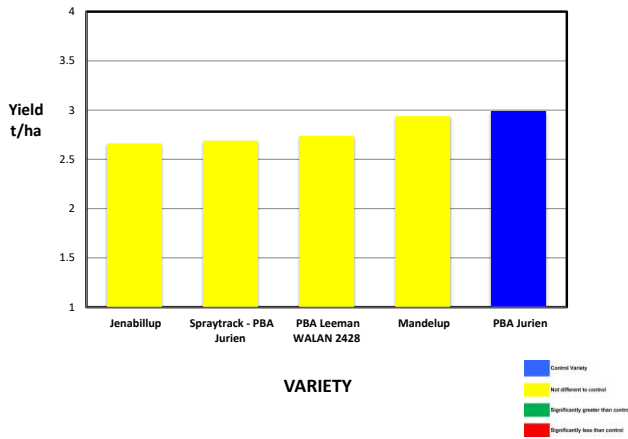

**2017 SEPWA/PASE Lupin Variety Trial
 A Stewart, Wittenoom Hills**

**2017 SEPWA/PASE Lupin Variety Trial
 Farmanco Income Ranking – Variety vs Site Average
 A Stewart, Wittenoom Hills**

Variety	Yield (t/ha)	% of PBA Jurien	Moisture %	Protein %	Defective Pulse (g)	Farmanco Economic Ranking
Jenabillup	2.661	89%	11.9	28.0	0.14	\$ 771.69
PBA Leeman WALAN 2428	2.738	92%	11.8	30.6	1.18	\$ 794.02
Mandelup	2.938	98%	12	27.7	0.30	\$ 852.02
PBA Jurien	2.992	100%	12	27.3	1.25	\$ 867.68

Plot Dimenstions

Length (m) 192
 Width (m) 12
 Plot Area (ha) 0.23
 Conversion Factor 4.34

Rainfall Data

Growing Season (mm) 301.2
 Site Yield (t/ha) 2.851
 kg/mm - Rainfall 9.5

RAINFALL 2017 (mm)	January	February	March	April	May	June	July	August	September	October	November	Total
	43.6	167.2	44.2	8.8	64.4	18.4	72.8	45.2	65.2	26.4	-	556.2
				8.8	73.2	91.6	164.4	209.6	274.8	301.2		

Plot	Variety!	Yield (t/ha)	% of Site Mean
1	PBA Leeman WALAN 2428	2.535	89%
2	PBA Jurien	2.995	105%
3	Spraytrack - PBA Jurien	2.517	88%
4	Jenabillup	2.526	89%
5	PBA Jurien	2.639	93%
6	Spraytrack - PBA Jurien	2.552	90%
7	Mandelup	2.951	104%
8	PBA Jurien	3.203	112%
9	Spraytrack - PBA Jurien	2.943	103%
10	PBA Jurien	3.203	112%
11	PBA Jurien	3.299	116%