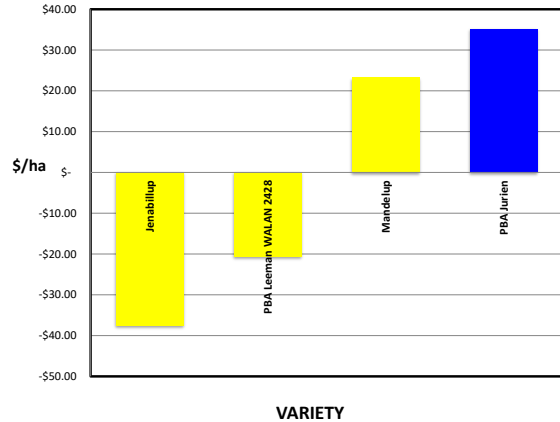

**2017 SEPWA/PASE Lupin Variety Trial
 A Stewart, Wittenoom Hills**

**2017 SEPWA/PASE Lupin Variety Trial
 Farmanco Income Ranking – Variety vs Site Average
 A Stewart, Wittenoom Hills**

Variety	Yield (t/ha)	% of PBA Jurien	Moisture %	Protein %	Defective Pulse (g)	Farmanco Economic Ranking
Jenabillup	2.661	89%	11.9	28.0	0.14	\$ 771.69
PBA Leeman WALAN 2428	2.738	92%	11.8	30.6	1.18	\$ 794.02
Mandelup	2.938	98%	12	27.7	0.30	\$ 852.02
PBA Jurien	2.992	100%	12	27.3	1.25	\$ 867.68

Plot	Variety!	Yield (t/ha)	% of Site Mean
1	PBA Leeman WALAN 2428	2.535	89%
2	PBA Jurien	2.995	105%
3	Spraytrack - PBA Jurien	2.517	88%
4	Jenabillup	2.526	89%
5	PBA Jurien	2.639	93%
6	Spraytrack - PBA Jurien	2.552	90%
7	Mandelup	2.951	104%
8	PBA Jurien	3.203	112%
9	Spraytrack - PBA Jurien	2.943	103%
10	PBA Jurien	3.203	112%
11	PBA Jurien	3.299	116%