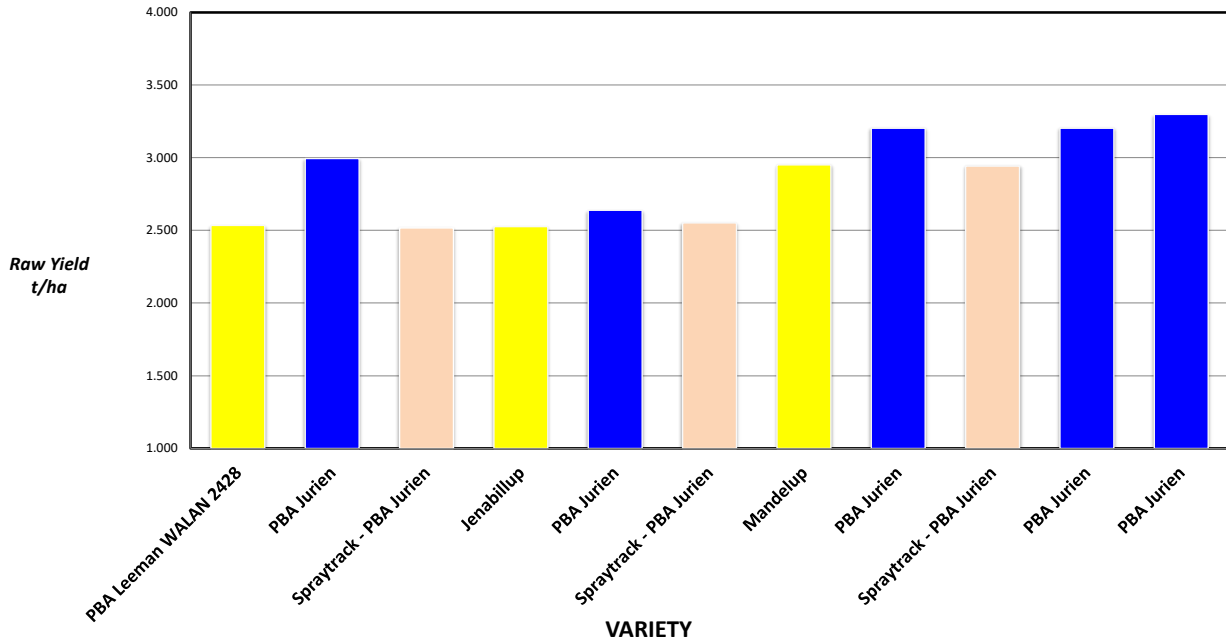

Cumulative Growing Season Rainfall

Station: Mt Burdett

PLATINUM SPONSORS

DIAMOND SPONSORS

Seed Company Sponsors: AGT, Intergrain, Pacific Seeds, SeedNet, Nuseed, DuPont Pioneer, Bayer

2017 SEPWA/PASE Lupin Variety Trial A Stewart, Wittenoom Hills

Plot	Variety!	Yield (t/ha)	% of Site Mean
1	PBA Leeman WALAN 2428	2.535	89%
2	PBA Jurien	2.995	105%
3	Spraytrack - PBA Jurien	2.517	88%
4	Jenabillup	2.526	89%
5	PBA Jurien	2.639	93%
6	Spraytrack - PBA Jurien	2.552	90%
7	Mandelup	2.951	104%
8	PBA Jurien	3.203	112%
9	Spraytrack - PBA Jurien	2.943	103%
10	PBA Jurien	3.203	112%
11	PBA Jurien	3.299	116%